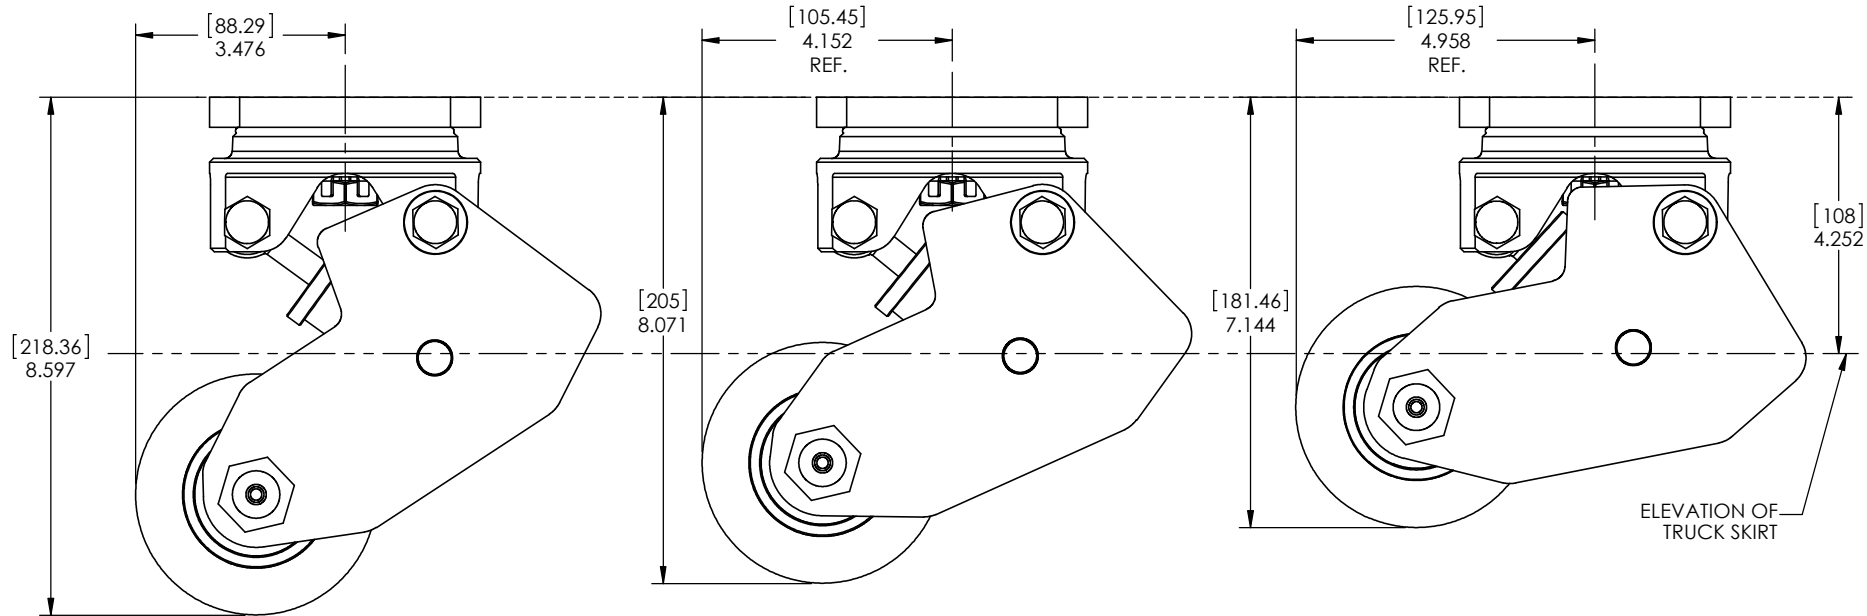

ITEM NO.	QTY.	FILE No.	Protective Coating
1	1	94807516175pbsif SLOTTED PLOW_BOLT	
2	1	STR2000-2HY	YELLOW ZINC
3	1	94btwc3648 WASHER	
4	1	94b2250 OILITE_THRUST	
5	1	94btwa3648 WASHER	
6	1	94s2-237 O-RING	
7	1	STR5200-13DL DUCTILE IRON HOUSING	YELLOW ZINC
8	1	94blm11910-fim CUP	
9	1	94blm11949 CONE	
10	1	94blm11910cap BEARING CAP	
11	1	94w00750fblw TABBED LOCK WASHER	
12	1	94n2075016jh JAM NUT	SILVER ZINC
13	2	94w2026 1-2in WASHER	SILVER ZINC
14	1	94mb12175105-1 FULL SHOULDER	YELLOW ZINC
15	3	94mn12175nLhn NYLOCK NUT	SILVER ZINC
16	1	94mb12175070-1 FULL SHOULDER	YELLOW ZINC
17	1	STR5200-12 AXLE BOLT	YELLOW ZINC
18	2	94znissan ZERK	SILVER ZINC
19	1	SP-0956_TIRE	
20	2	94b6304-1rs BEARING	
21	2	94mwstring STRING WASHER	
22	2	94mwstr1650-8 STRING GUARD	
23	1	STR5000-6 Rod End	YELLOW ZINC
24	1	STR5000-11	YELLOW ZINC
25	1	STR5000-9-903 POLY SPRING	
26	1	STR5200-3_COMPRESSION AXLE	YELLOW ZINC
27	1	STR5000-14	YELLOW ZINC
28	1	94mn12125jhn JAM NUT	SILVER ZINC
29	1	STR5300-1R SIDE PLATE	YELLOW ZINC
30	1	STR5300-1L SIDE PLATE	YELLOW ZINC

HIGHEST ADJUSTABLE HEIGHT

ASSEMBLED HEIGHT

LOWEST ADJUSTABLE HEIGHT

COMPLETELY DEFLECTED HEIGHT