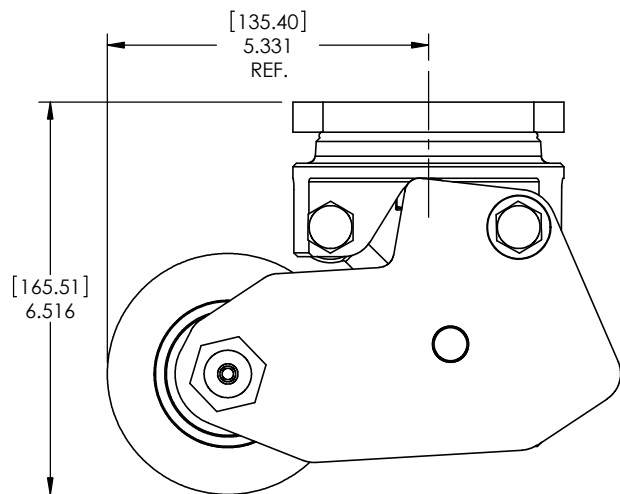

ITEM NO.	QTY.	FILE No.	Protective Coating
1	1	94807516175pbsif SLOTTED PLOW_BOLT	
2	1	STR2000-2HY	YELLOW ZINC
3	1	94btwc3648 WASHER	
4	1	94b2250 OILITE_THRUST	
5	1	94btwa3648 WASHER	
6	1	94s2-237 O-RING	
7	1	STR5200-13DL DUCTILE IRON HOUSING	YELLOW ZINC
8	1	94blm11910-fim CUP	
9	1	94blm11949 CONE	
10	1	94blm11910cap BEARING CAP	
11	1	94w00750fblw TABBED LOCK WASHER	
12	1	94n2075016jh JAM NUT	SILVER ZINC
13	2	94w2026 1-2in WASHER	SILVER ZINC
14	1	94mb12175105-1 FULL SHOULDER	YELLOW ZINC
15	3	94mn12175nLhn NYLOCK NUT	SILVER ZINC
16	1	94mb12175070-1 FULL SHOULDER	YELLOW ZINC
17	1	STR5200-12 AXLE BOLT	YELLOW ZINC
18	2	94znissan ZERK	SILVER ZINC
19	1	SP-0956_TIRE	
20	2	94b6304-1rs BEARING	
21	2	94mwstring STRING WASHER	
22	2	94mwstr1650-8 STRING GUARD	
23	1	STR5000-6 Rod End	YELLOW ZINC
24	1	STR5000-11	YELLOW ZINC
25	1	STR5000-9-903 POLY SPRING	
26	1	STR5200-3_COMPRESSION AXLE	YELLOW ZINC
27	1	STR5000-14	YELLOW ZINC
28	1	94mn12125jhn JAM NUT	SILVER ZINC
29	1	STR5300-1R SIDE PLATE	YELLOW ZINC
30	1	STR5300-1L SIDE PLATE	YELLOW ZINC

HIGHEST ADJUSTABLE HEIGHT

ASSEMBLED HEIGHT

LOWEST ADJUSTABLE HEIGHT

COMPLETELY DEFLECTED HEIGHT