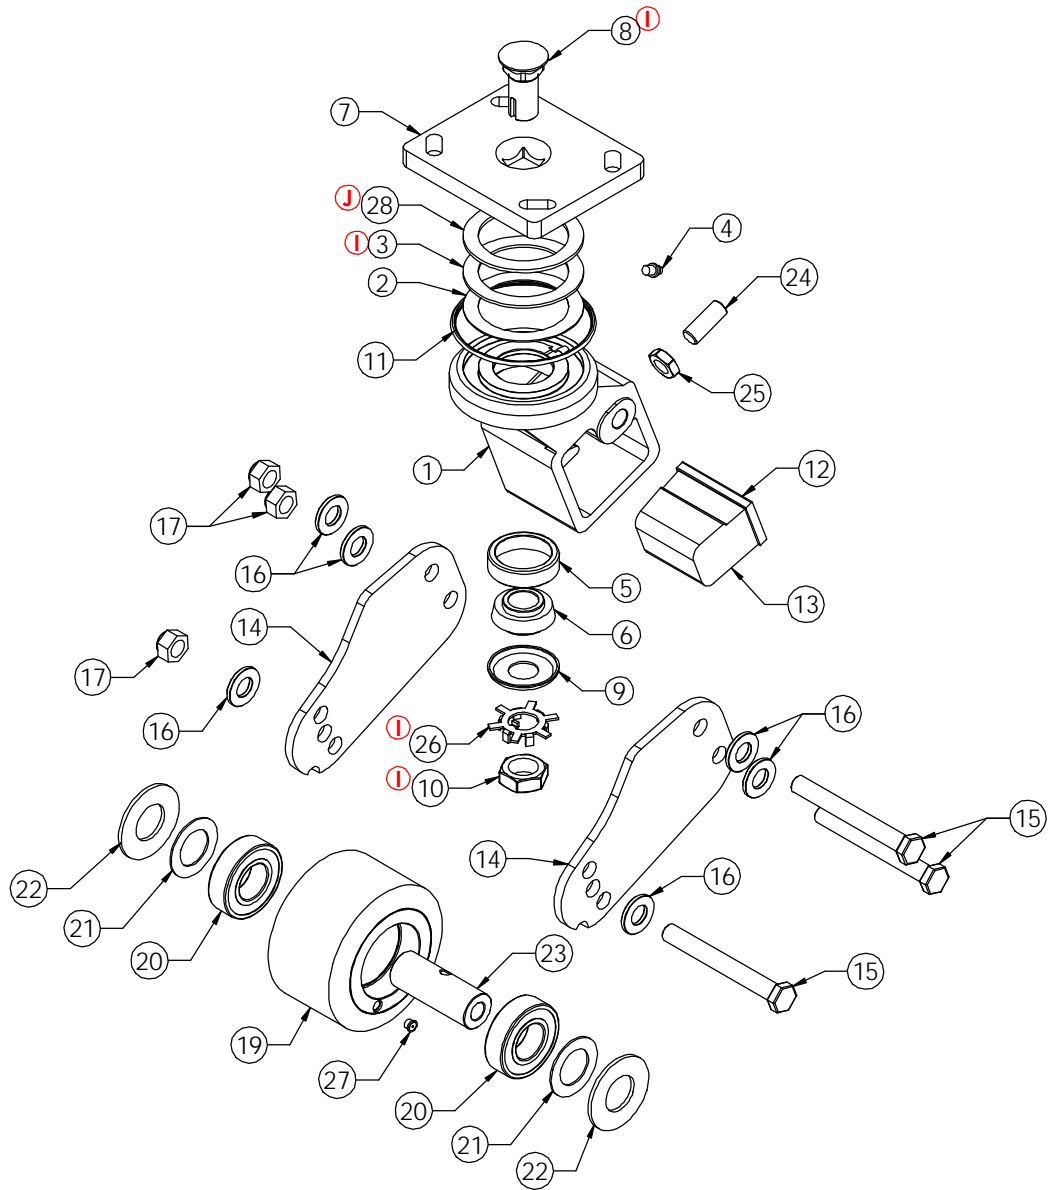

CAL. WT. 15.7 LBS.

| ITEM NO. | QTY. | FILE NUMBER & DESCRIPTION          | Protective Coating |
|----------|------|------------------------------------|--------------------|
| 1        | 1    | STR2000-13 CAST HOUSING Rev D      | YELLOW ZINC        |
| 2        | J 1  | 94btwa3648 WASHER                  |                    |
| 3        | 1    | 94b2250 OILITE THRUST              |                    |
| 4        | 1    | 94znissan ZERK                     | SILVER ZINC        |
| 5        | 1    | 94blm11910-tim CUP                 |                    |
| 6        | 1    | 94blm11949 CONE                    |                    |
| 7        | 1    | STR2000-2 MOUNT PLATE              |                    |
| 8        | 1    | 94807516175pbslt SLOTTED PLOW_BOLT | BLACK OXIDE        |
| 9        | 1    | 94blm11910cap BEARING CAP          |                    |
| 10       | 1    | 94n2075016jh JAM NUT               | SILVER ZINC        |
| 11       | 1    | 94s2-237 O-RING                    |                    |
| 12       | 1    | 9400250-015 FLATBAR                |                    |
| 13       | 1    | STR2000-9 POLY CENTER              |                    |
| 14       | 2    | STR2000-1 SIDEPLATE                | YELLOW ZINC        |
| 15       | 3    | 94mb12175100-1 FULL SHOULDER       | YELLOW ZINC        |
| 16       | 6    | 94w2026 1-2in WASHER               | SILVER ZINC        |
| 17       | 3    | 94mn12175nLhn NYLOCK NUT           | SILVER ZINC        |
| 18       | 1    | SP-0955_HUB                        |                    |
| 19       | 1    | SP-0955_TIRE                       |                    |
| 20       | 2    | 94b6205-2rs BEARING                |                    |
| 21       | 2    | 94wstr2000-8 SPACER WASHER         |                    |
| 22       | 2    | 94wSTRING                          |                    |
| 23       | 1    | STR2000-5 BUSHING                  |                    |
| 24       | 1    | 94mb12125030-1 SET SCREW           | BLACK OXIDE        |
| 25       | 1    | 94mn12125jhn JAM NUT               | SILVER ZINC        |
| 26       | 1    | 94w00750tblw TABBED LOCK WASHER    |                    |
| 27       | 1    | 94zSP0955 ZERK                     |                    |
| 28       | 1    | 94btwc3648 WASHER                  |                    |