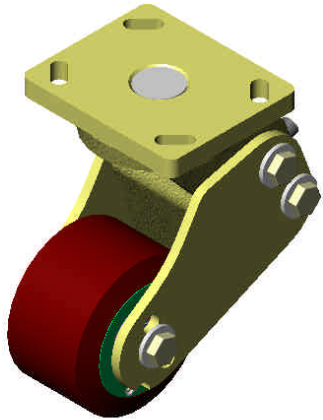

CAL. WT. 15.7 LBS.

| ITEM NO. | QTY. | FILE NUMBER & DESCRIPTION          | Protective Coating |
|----------|------|------------------------------------|--------------------|
| 1        | 1    | STR2000-13 CAST HOUSING Rev D      | YELLOW ZINC        |
| 2        | J 1  | 94btwa3648 WASHER                  |                    |
| 3        | 1    | 94b2250 OILITE THRUST              |                    |
| 4        | 1    | 94znissan ZERK                     | SILVER ZINC        |
| 5        | 1    | 94blm11910-tim CUP                 |                    |
| 6        | 1    | 94blm11949 CONE                    |                    |
| 7        | 1    | STR2000-2 MOUNT PLATE              |                    |
| 8        | 1    | 94807516175pbslt SLOTTED PLOW_BOLT | BLACK OXIDE        |
| 9        | 1    | 94blm11910cap BEARING CAP          |                    |
| 10       | 1    | 94n2075016jh JAM NUT               | SILVER ZINC        |
| 11       | 1    | 94s2-237 O-RING                    |                    |
| 12       | 1    | 9400250-015 FLATBAR                |                    |
| 13       | 1    | STR2000-9 POLY CENTER              |                    |
| 14       | 2    | STR2000-1 SIDEPLATE                | YELLOW ZINC        |
| 15       | 3    | 94mb12175100-1 FULL SHOULDER       | YELLOW ZINC        |
| 16       | 6    | 94w2026 1-2in WASHER               | SILVER ZINC        |
| 17       | 3    | 94mn12175nLhn NYLOCK NUT           | SILVER ZINC        |
| 18       | 1    | SP-0955_HUB                        |                    |
| 19       | 1    | SP-0955_TIRE                       |                    |
| 20       | 2    | 94b6205-2rs BEARING                |                    |
| 21       | 2    | 94wstr2000-8 SPACER WASHER         |                    |
| 22       | 2    | 94wSTRING                          |                    |
| 23       | 1    | STR2000-5 BUSHING                  |                    |
| 24       | 1    | 94mb12125030-1 SET SCREW           | BLACK OXIDE        |
| 25       | 1    | 94mn12125jhn JAM NUT               | SILVER ZINC        |
| 26       | 1    | 94w00750tblw TABBED LOCK WASHER    |                    |
| 27       | 1    | 94zSP0955 ZERK                     |                    |
| 28       | 1    | 94btwc3648 WASHER                  |                    |