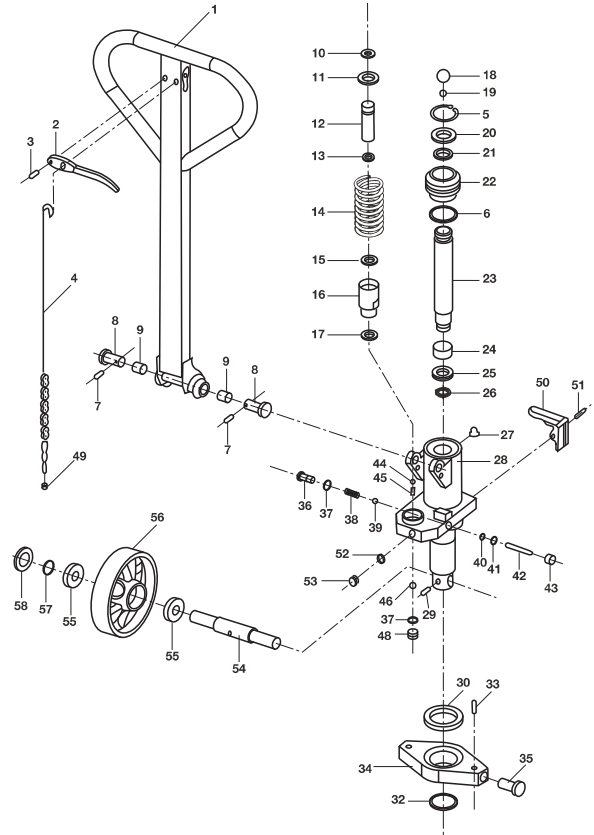

Blue Giant MT-50 Hydraulic Unit

Blue Giant MT-50 Frame

Item#	Part#	Description	Item#	Part#	Description
2	906-0100	Bolt	19	906-0023-P-A	Load Roller Assembly, Black Ultra Poly On Steel Hub W/ Bearings
3	906-0076	Roll Pin	19	906-0023-N-A	Load Roller Assembly, Nylon W/ Bearings
5	906-0074	Lifting Link Shaft, for 27" Jacks	19	906-0023-S-A	Load Roller Assembly, Steel W/ Bearings
6	906-0017	Bushing	20	906-0041	Ball Bearing
7	906-0101	Lifting Link, for 27" Jacks			
8	906-0046	Shoulder Pin			
9	906-0042	Cotter Pin			
10	906-0018	Bushing			
11	906-0048	Washer			
12	906-0085	Push Rod, for 48" Jacks			
13	906-0022	Bushing			
14	906-0004	Exit Roller			
15	906-0095	Load Roller Bracket			
16	906-0015	Push Rod Axle			
17	906-0013	Load Roller Axle			
18	906-0014	Pivot Axle			
19	906-0023-D-A	Load Roller Assembly, Red Ultra Poly On Aluminum Hub W/ Bearings			

Blue Giant MT-50 Hydraulic Unit

Item#	Part#	Description	Item#	Part#	Description	Item#	Part#	Description
1	906-5006	Handle Assembly	18	018-523-99	Ball	906-0078-A-ST		Steer Wheel Assembly (black poly on nylon hub w/bearings)
2	904-0149	Release Lever	19	906-1000	Ball	904-0154		Steer Wheel Assembly (nylon w/bearings)
3	906-0012	Roll Pin	20 A	906-0005	Oil Scraper	57	906-0019	Snap Ring
4	904-0151-NEW	Control rod, complete w/chain	21 A	906-0003	O-Ring	58	906-0055	Hub Cap
	904-0151-OLD	Control rod, complete w/chain (27 1/2" Rod, 35 1/4" Overall)	22	906-0058	Top Nut	KITS A	906-0102	Complete Seal Kit
			23	906-0081	Lifting Piston	HU MT 50		Rebuilt Hydraulic Unit - Exchange
			24	906-0000	Metal Bushing			
5	906-0025	Locking Ring	25 A	906-0051	U-Cup			
6 A	906-0002	O-Ring	26	906-0056	Snap Ring			
7	906-0039	Roll Pin	27	906-0037	Oil Plug			
8	906-0054	Handle Pin	28	906-0035	Pump Housing			
9	906-0057	Bushing	29	906-0071	Roll Pin			
10	906-0072	Circlip	30	906-0089	Thrust Bearing			
11	906-0027	Washer	32	906-0093	Circlip			
12	906-0065	Pump Piston	33	906-0049	Roll Pin			
13 A	906-0026	U-Cup	34	906-0097	Traverse			
14	906-0070	Spring	35	906-0046	Shoulder Pin			
15 A	906-0006	Oil Scraper	36	906-0062	Collar Screw - Long			
16	906-0059	Pump Cylinder	37 A	906-0028	Copper Washer			
17 A	906-0007	Copper Washer						
						56	906-0078-A-HD	Steer Wheel Assembly (red ultra poly on aluminum hub w/bearings)
						38	906-0036	Valve Spring
						39	906-0066	Ball
						40 A	906-0011	Quad Ring
						41 A	906-0009	U-Cup
						42	906-0061	Release Pin
						43	906-0060	Valve Screw
						44	906-0031	Ball
						45	906-0032	Valve Spring
						46	906-0067	Ball
						48	906-0033	Collar Screw - Short
						49	906-0073	Adjusting Nut
						50	906-0080	Lowering Valve Arm
						51	906-0008	Roll Pin
						52 A	906-0030	Copper Washer
						53	906-0029	Screw
						54	906-0077	Steer Wheel Axle
						55	906-0075	Bearing