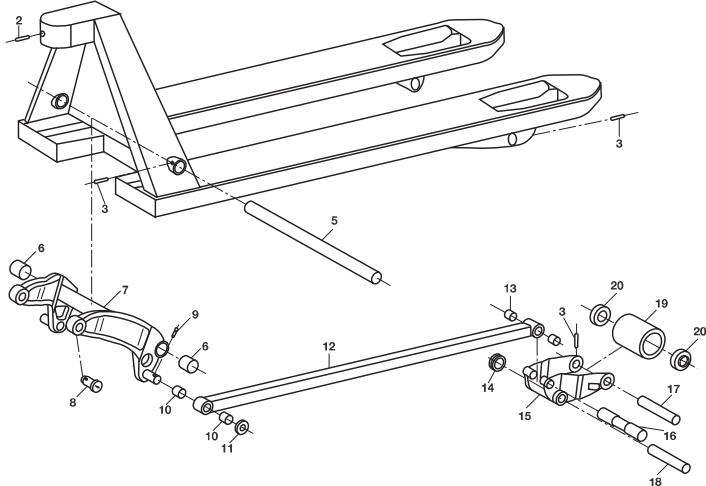

PALLET JACK PARTS

Blue Giant MT-50 Frame

Blue Giant MT-50 Hydraulic Unit

Blue Giant MT-50 Frame

Item#	Part#	Description	Item#	Part#	Description
2	906-0100	Bolt	19	906-0023-P-A	Load Roller Assembly, Black Ultra Poly On Steel Hub W/ Bearings
3	906-0076	Roll Pin	19	906-0023-N-A	Load Roller Assembly, Nylon W/ Bearings
5	906-0074	Lifting Link Shaft, for 27" Jacks	19	906-0023-S-A	Load Roller Assembly, Steel W/ Bearings
6	906-0017	Bushing	20	906-0041	Ball Bearing
7	906-0101	Lifting Link, for 27" Jacks			
8	906-0046	Shoulder Pin			
9	906-0042	Cotter Pin			
10	906-0018	Bushing			
11	906-0048	Washer			
12	906-0085	Push Rod, for 48" Jacks			
13	906-0022	Bushing			
14	906-0004	Exit Roller			
15	906-0095	Load Roller Bracket			
16	906-0015	Push Rod Axle			
17	906-0013	Load Roller Axle			
18	906-0014	Pivot Axle			
19	906-0023-D-A	Load Roller Assembly, Red Ultra Poly On Aluminum Hub W/ Bearings			