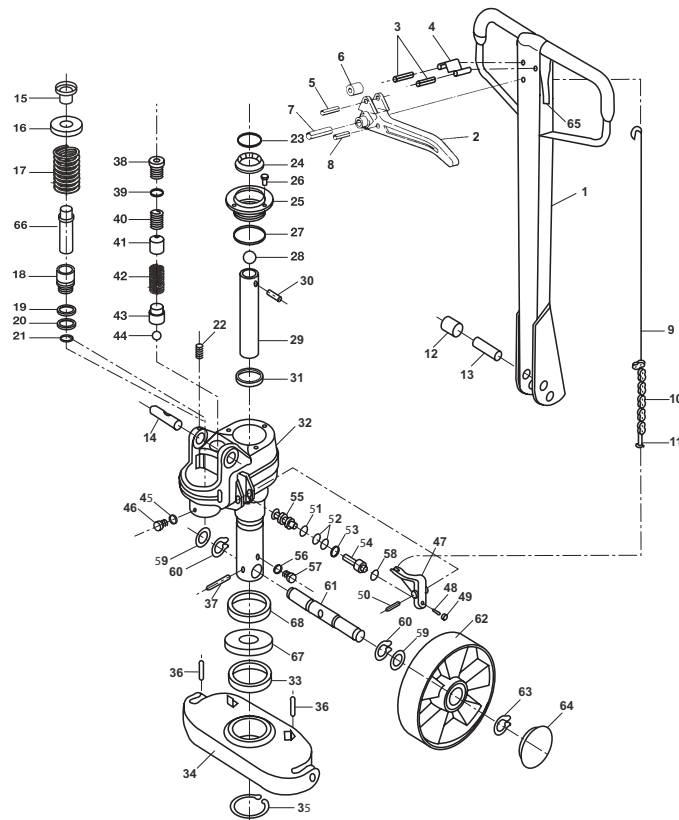

PALLET JACK PARTS

Jet W Hydraulic Unit

Jet W Hydraulic Unit

Item#	Part#	Description	Item#	Part#	Description
1	PT2748W-01	Handle Assembly (Complete)	40 B	PT2748W-87	Fixed Screw See Kits
2	PT2748W-44	Lowering Lever	41 B	PT2748W-88	Supporting Bracket See Kits
3	PT2748W-51	Roll Pin	42 B	PT2748W-89	Spreader Spring See Kits
4	PT2748W-52	Spring For Lowering Lever	43 B	PT2748W-90	Spreader Spring Bolt See Kits
5	PT2748W-40	Roll Pin	44 B	PT2748W-91	Steel Ball See Kits
6	PT2748W-39	Stop Roller (Cam)	45	PT2748W-61	Washer
7	PT2748W-42	Roll Pin	46	PT2748W-62	Screw Plug
8	PT2748W-43	Roll Pin	47	PT2748W-76	Lowering Lever
9	PT2748W-45	Lowering Linkage	48	PT2748W-77	Threaded Pin
10	PT2748W-46	Chain	49	PT2748W-78	Hex Nut
11	PT2748W-47	Anchor Pin	50	PT2748W-79	Roll Pin
12	PT2748W-48	Pressure Roller	51 A	PT2748W-73	O-Ring See Kits
13	PT2748W-49	Pressure Roller Shaft	52 A	PT2748W-74	O-Ring See Kits
14	PT2748W-50	Handle Axle	53 A	PT2748W-75	O-Ring See Kits
15	PT2748W-53	Flanged Bushing	54	PT2748W-80	Valve Cartridge (Includes O-Ring)
16	PT2748W-54	Spring Cap	55	PT2748W-80A	Valve Cartridge (Includes O-Ring)
17	PT2748W-55	Plunger Spring	56	PT2748W-82	Washer
18	PT2748W-56	Plunger Assembly	57	PT2748W-83	Bolt
19 A	PT2748W-57	Seal See Kits	58 A	PT2748W-81	O-Ring See Kits
20 A	PT2748W-58	U-Cup See Kits	59	PT2748W-09	Washer
21 A	PT2748W-70	O-Ring See Kits	60	PT2748W-08	C-Clip
22	PT2748W-59	Screw	61	PT2748W-07	Steer Wheel Axle Assembly
23 A	PT2748W-63	O-Ring See Kits	62	PT2748W-10-HD	Steer Wheel Assembly, Red Poly On Aluminum Hub W/ Bearings
24 A	PT2748W-64	Seal See Kits		PT2748W-10-ST	Steer Wheel Assembly, Model W, Black Poly On Nylon Hub w/bearings
25	PT2748W-66	Pump Cap		GWK-JETW-CK	Complete Wheel Kit, Model W, (2) Load Roller Assy (2) Steer Wheel Assy W/ Bearings, Axles and Fasteners
26	PT2748W-65	Screw	63	PT2748W-11	Snap Ring
27 A	PT2748W-67	O-Ring See Kits	64	PT2748W-12	Steer Wheel Hub Cap (OEM Wheel Only)
28	PT2748W-68	Bearing	65	PT2748W-RS	Rubber Stop
29	PT2748W-69	Ram	66	PT2748W-53A	Pump Piston
30	PT2748W-72	Pin	67	PT2748W-099	Dust Boot
31 A	PT2748W-71	U-Cup See Kits	68	PT2748W-097	Bearing Washer
32	PT2748W-60	Pump Body, New Special Order	KITS A	PT2748W-94	O-Ring and Seal Kit
	PT2748W-93	Complete Pump Assembly, New Special Order	KITS B	PT2748W-84	Overload Valve Kit
33	PT2748W-03	Bearing	HU	PT2748W	Rebuilt Hydraulic Unit - Exchange
34	PT2748W-05	Pressure Plate			
35	PT2748W-06	Clip			
36	PT2748W-04	Spring Pin			
37	PT2748W-02	Roll Pin			
38 B	PT2748W-85	Screw See Kits			
39 B	PT2748W-86	Washer See Kits