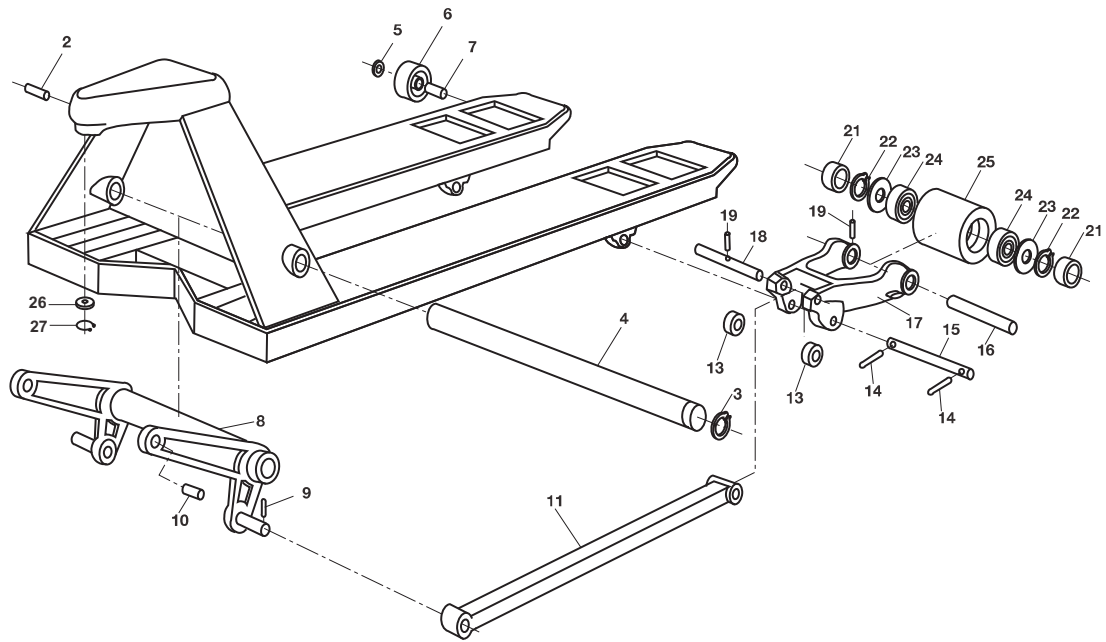

PALLET JACK PARTS

Jet W Frame

Jet W Frame

Item#	Part#	Description	Item#	Part#	Description
2	PT2748W-02	Roll Pin			
3	PT2748W-33	Snap Ring			
4	PT2748W-34	Lifting Link Shaft, 27" Wide Frame			
	PT2048W-34	Lifting Link Shaft, 20" Wide Frame Special Order			
5	PT2748W-36	Snap Ring			
6	PT2748W-37	Entry Roller			
7	PT2748W-38	Shaft			
8	PT2748W-14	Lifting Link, 27" Wide Frame *\$79.00			
	PT2048W-14	Lifting Link, 20" Wide Frame Special Order			
9	PT2748W-04	Roll Pin			
10	PT2748W-13	Arm Pin			
11	PT2748W-17	Push Rod, 48" Forks			
	PT2742W-17	Push Rod, 42" Forks Special Order			
	PT2736W-17	Push Rod, 36" Forks Special Order			
13	PT2748W-19	Exit Roller			
14	PT2748W-18	Spring Pin			
15	PT2748W-26	Pivot Shaft			
16	PT2748W-27	Load Roller Axle			
17	PT2748W-22	Load Wheel Bracket			
18	PT2748W-21	Push Rod Axle			
19	PT2748W-18	Spring Pin			
21	PT2748W-28	Spacer			
22	PT2748W-31	Locking Ring			
23	PT2748W-30	Washer			
24	PT2748W-29-BS	Bearing			
25	PT2748W-29-D	Load Roller Assembly, Model W, Black Ultra Poly on Steel Hub W/ Bearings			
	GWK-JETW-LW	Load Wheel Kit, Model With (2) Black Ultra Poly Load Roller Assy W/ Bearings, Axles and Fasteners			
26	PT2748W-69A	Washer 42.00			
27	PT2748W-69B	Snap Ring			